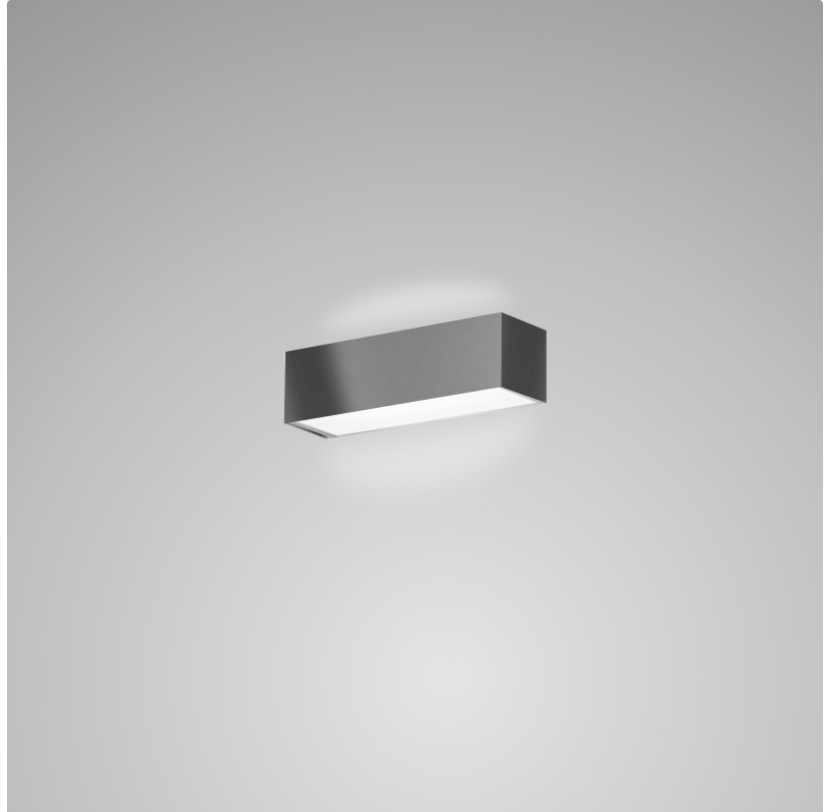

TOY SURFACE

D83138

GENERAL

Series: Toy
Brand: Panzeri
Division: Design
Mounting Type: Surface
Mounting Location: Wall
Subcategory: Ambient

PHYSICAL

Shape: Rectangle
Length (mm): 250
Length (in): 9 7/8
Height (mm): 70
Height (in): 2 3/4
Extension (mm): 85
Extension (in): 3 1/4
Light Distribution: Direct / Indirect
Weight (kg): 0.9
Weight (lbs): 2
Diffuser: Frost White Glass
Fixture Finish: SST
Fixture Material: Metal

ELECTRICAL

Number of Lamps: 1
Lamp Type: CFL
Bulb Included: Bulb Not Included
Total Output Wattage (W): 26
Max. Wattage Per Lamp (W): 26
Lamp Base: GX24-q3
Driver Included: Yes
Driver Type: Ballast - 120Vac - Non-dimming
Input Voltage (V): 120

LED

OPTICAL

RATINGS AND CERTIFICATIONS

Certified By: CSA Certified to UL and CSA Standards
IP rating: IP40