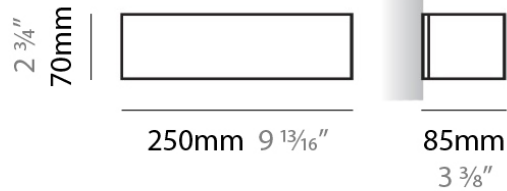

TOY SURFACE

D83139

GENERAL

Series: Toy
Brand: Panzeri
Division: Design
Mounting Type: Surface
Mounting Location: Wall
Subcategory: Ambient

PHYSICAL

Shape: Rectangle
Length (mm): 250
Length (in): 9 ⁷/₁₆"
Height (mm): 70
Height (in): 2 ³/₄"
Extension (mm): 85
Extension (in): 3 ¹/₄"
Light Distribution: Direct / Indirect
Weight (kg): 0.9
Weight (lbs): 2
Diffuser: Frost White Glass
Fixture Finish: SST
Fixture Material: Metal

ELECTRICAL

Number of Lamps: 1
Lamp Type: CFL
Bulb Included: Bulb Not Included
Total Output Wattage (W): 26
Max. Wattage Per Lamp (W): 26
Lamp Base: GX24-q3
Driver Included: Yes
Driver Type: Ballast - 120Vac - Non-dimming
Input Voltage (V): 120

LED

OPTICAL

RATINGS AND CERTIFICATIONS

Certified By: CSA Certified to UL and CSA Standards
IP rating: IP40