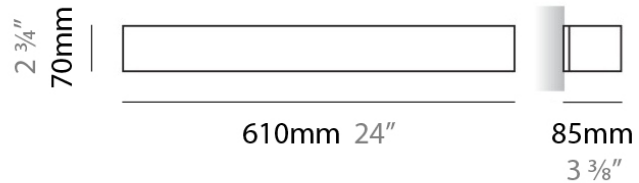

PROJECT
TYPE
NOTES
QUANTITY
DATE

TOY SURFACE

D83140

GENERAL

Series: Toy
Brand: Panzeri
Division: Design
Mounting Type: Surface
Mounting Location: Wall
Subcategory: Ambient

PHYSICAL

Shape: Rectangle
Length (mm): 610
Length (in): 24
Height (mm): 70
Height (in): 2 3/4
Extension (mm): 85
Extension (in): 3 3/8
Light Distribution: Direct / Indirect
Weight (kg): 2.7
Weight (lbs): 6
Diffuser: Frost White Glass
Fixture Finish: WHI
Fixture Material: Metal

ELECTRICAL

Number of Lamps: 1
Lamp Type: LED Retrofit / CFL
Bulb Included: Bulb Not Included
Total Output Wattage (W): 26 / 55
Max. Wattage Per Lamp (W): 26 / 55
Lamp Base: 2GX13
Dimming: Non-Dimmable
Driver Included: Yes
Driver Location: Integrated
Driver Type: Ballast - Universal - Non-dimming
Input Voltage (V): 120 - 277

LED

OPTICAL

RATINGS AND CERTIFICATIONS

Certified By: CSA Certified to UL and CSA Standards
IP rating: IP40