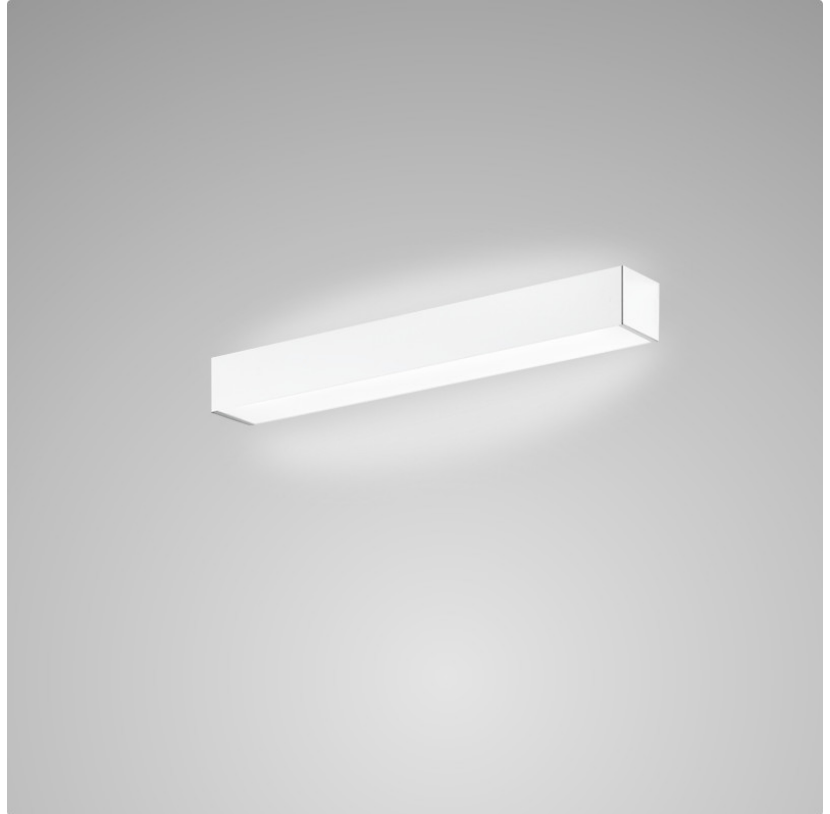

PROJECT
TYPE
NOTES
QUANTITY
DATE

TOY SURFACE

D83140

GENERAL

Series: Toy
Brand: Panzeri
Division: Design
Mounting Type: Surface
Mounting Location: Wall
Subcategory: Ambient

PHYSICAL

Shape: Rectangle
Length (mm): 610
Length (in): 24
Height (mm): 70
Height (in): 2 3/4
Extension (mm): 85
Extension (in): 3 3/8
Light Distribution: Direct / Indirect
Weight (kg): 2.7
Weight (lbs): 6
Diffuser: Frost White Glass
Fixture Finish: WHI
Fixture Material: Metal

ELECTRICAL

Number of Lamps: 1
Lamp Type: LED Retrofit / CFL
Bulb Included: Bulb Not Included
Total Output Wattage (W): 26 / 55
Max. Wattage Per Lamp (W): 26 / 55
Lamp Base: 2GX13
Dimming: Non-Dimmable
Driver Included: Yes
Driver Location: Integrated
Driver Type: Ballast - Universal - Non-dimming
Input Voltage (V): 120 - 277

LED

OPTICAL

RATINGS AND CERTIFICATIONS

Certified By: CSA Certified to UL and CSA Standards
IP rating: IP40