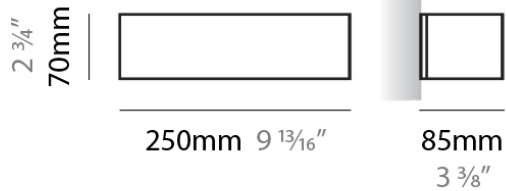

TOY SURFACE

D83137

GENERAL

Series: Toy
Brand: Panzeri
Division: Design
Mounting Type: Surface
Mounting Location: Wall
Subcategory: Ambient

PHYSICAL

Shape: Rectangle
Length (mm): 250
Length (in): 9 7/8
Height (mm): 70
Height (in): 2 3/4
Extension (mm): 85
Extension (in): 3 1/4
Light Distribution: Direct / Indirect
Weight (kg): 0.9
Weight (lbs): 2
Diffuser: Frost White Glass
Fixture Finish: WHI
Fixture Material: Metal

ELECTRICAL

Number of Lamps: 1
Lamp Type: CFL
Bulb Included: Bulb Not Included
Total Output Wattage (W): 26
Max. Wattage Per Lamp (W): 26
Lamp Base: GX24-q3
Dimming: Non-Dimmable
Driver Included: Yes
Driver Type: Ballast - 120Vac - Non-dimming
Input Voltage (V): 120

LED

OPTICAL

RATINGS AND CERTIFICATIONS

Certified By: CSA Certified to UL and CSA Standards
IP rating: IP40