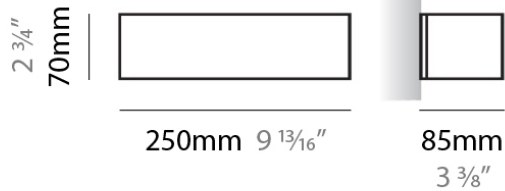

TOY SURFACE

D83285

GENERAL

Series: Toy _____
Brand: Panzeri _____
Division: Design _____
Mounting Type: Surface _____
Mounting Location: Wall _____
Subcategory: Ambient _____

PHYSICAL

Shape: Rectangle _____
Length (mm): 250 _____
Length (in): 9 7/8 _____
Height (mm): 70 _____
Height (in): 2 3/4 _____
Extension (mm): 85 _____
Extension (in): 3 1/4 _____
Light Distribution: Direct / Indirect _____
Weight (kg): 0.9 _____
Weight (lbs): 2 _____
Diffuser: Frost White Glass _____
Fixture Material: Metal _____

ELECTRICAL

Number of Lamps: 1 _____
Lamp Type: LED _____
Total Output Wattage (W): 12 _____
Dimming: Non-Dimmable _____
Driver Included: Yes _____
Driver Location: Integrated _____
Driver Type: Constant Current _____
Driver Class: Class 2 _____
Input Voltage (V): 120 _____
Upon Request: (Dimming and 277V options available with remote driver sold separately) _____

LED

Color Temperature (°K): 3000 _____
Nominal Lumen (lm): 2 x 730 _____
CRI: >80 CRI _____

OPTICAL

RATINGS AND CERTIFICATIONS

Certified By: CSA Certified to UL and CSA Standards _____
IP rating: IP40 _____