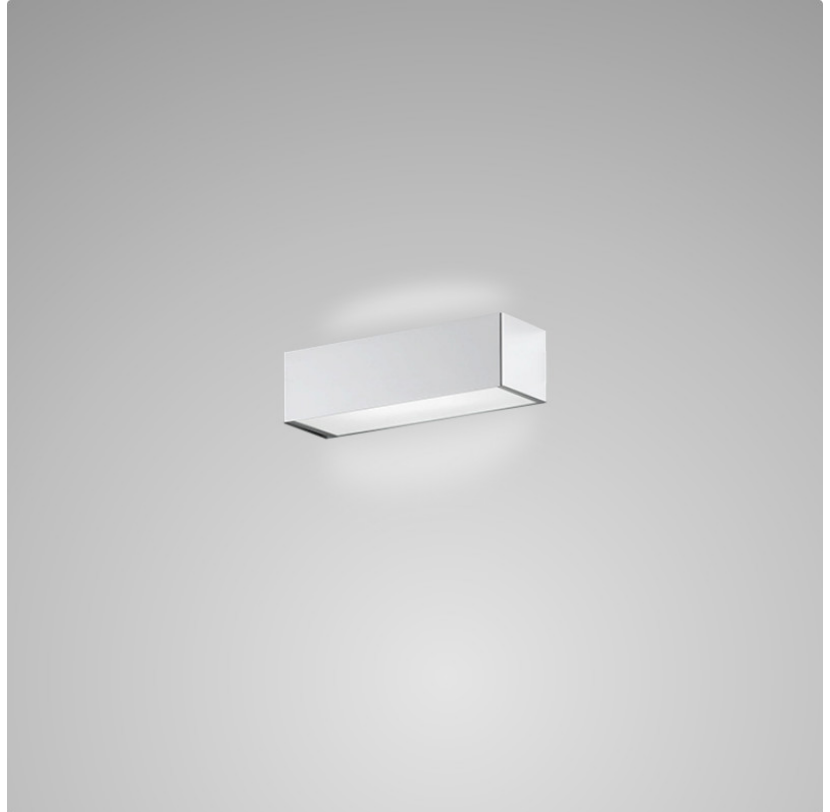

TOY SURFACE

D83139

GENERAL

Series: Toy
Brand: Panzeri
Division: Design
Mounting Type: Surface
Mounting Location: Wall
Subcategory: Ambient

PHYSICAL

Shape: Rectangle
Length (mm): 250
Length (in): 9 ⁷/₁₆"
Height (mm): 70
Height (in): 2 ³/₄"
Extension (mm): 85
Extension (in): 3 ¹/₄"
Light Distribution: Direct / Indirect
Weight (kg): 0.9
Weight (lbs): 2
Diffuser: Frost White Glass
Fixture Finish: SST
Fixture Material: Metal

ELECTRICAL

Number of Lamps: 1
Lamp Type: CFL
Bulb Included: Bulb Not Included
Total Output Wattage (W): 26
Max. Wattage Per Lamp (W): 26
Lamp Base: GX24-q3
Driver Included: Yes
Driver Type: Ballast - 120Vac - Non-dimming
Input Voltage (V): 120

LED

OPTICAL

RATINGS AND CERTIFICATIONS

Certified By: CSA Certified to UL and CSA Standards
IP rating: IP40